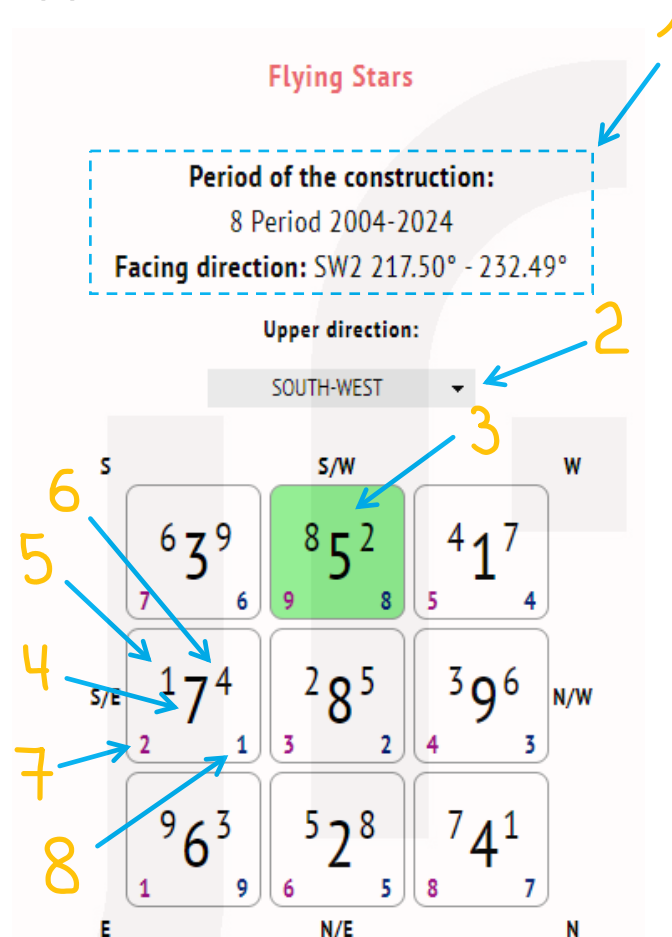

Mark the field near the “Indicate Annual and Monthly Stars” caption to combine the natal Flying Stars chart with the Annual and Monthly Flying Stars charts. Specify the period in the appeared field and click on the “Calculate” button.

The Flying Stars chart plotted in accordance with the input data will appear in a while **(1)**.

Set the upper direction in the field above the Lou Shu square (or the chart). Choose the upper direction that corresponds to the upper direction of your house floor plan to ease the work **(2)**.

For instance, if the house floor plan shows “West” in the upper part, select the same direction in the “Upper direction” field. The Flying Stars chart or Lou Shu square will change its placement automatically once the direction is set. In our example, the upper direction, namely the southwest direction coincides with the direction of the Palace of the facade **(3)**, which is always highlighted by the green colour.