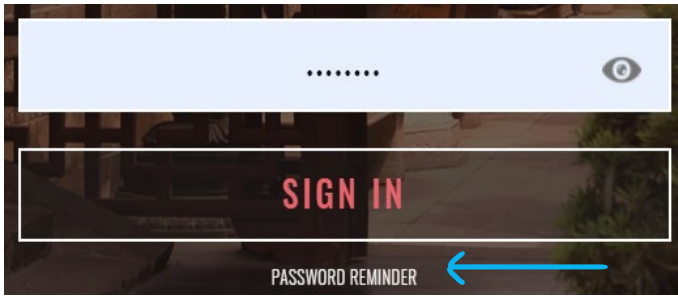

In case you lose this email or forget your password, use the option of password reminding to access the website. The option can be found right below the “Sign in” button.