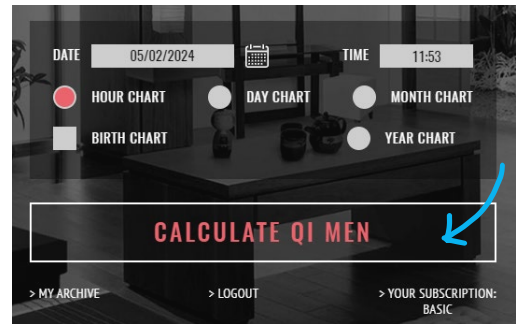

5. Click on the “Calculate Qi Men” button. Qi Men chart will pop up in a moment.

The plotted Qi Men chart is identical to the chart displayed in the Calendar tab on the page designated for the date provided you selected the same hour for both charts.

You can plot an **hour Qi Men** chart by:

1. Clicking on the Qi Men tab.
2. Selecting the Qi Men feature in the “View Option” menu in the Calendar tab.

The below information also applies to the **day chart**, **month chart**, and **year chart**. It means that the same charts are plotted in the Qi Men tab and in the Calendar tab (provided you select the corresponding feature in the left vertical menu).

A hint: Refer to the Calendar section of this manual to learn more about the “Qi Men” feature in the Calendar tab.

Below you can find a general framework of the hour Qi Men chart: