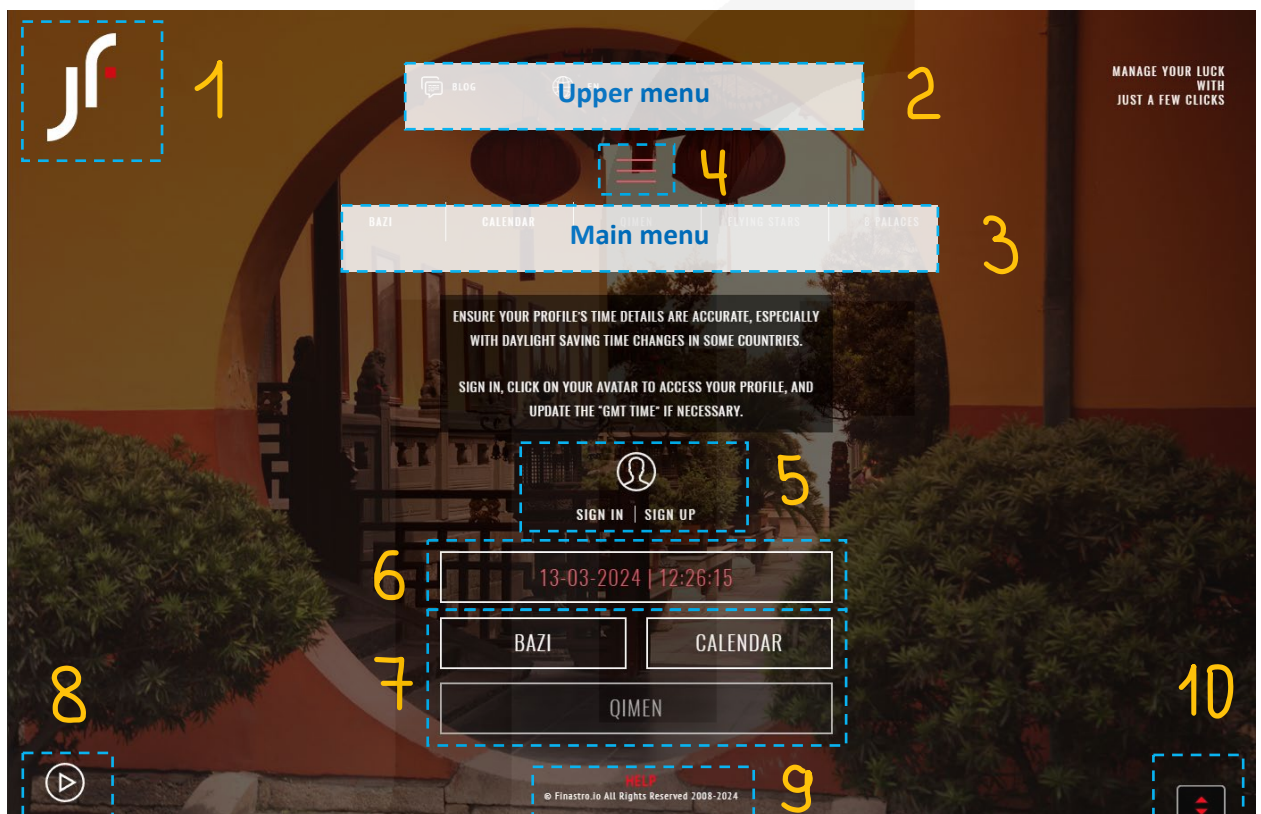

CONTENT

Titles of the sections

Structure of the website	4
Registration	12
Profile	14
Bazi Calculator	17
Calendar	24
Qi Men	30
Flying Stars	37
8 Palaces	40
Contact Information	43

STRUCTURE OF THE WEBSITE

- (1) Button to return to the main page.
- (2) Upper menu.
- (3) Main menu.
- (4) Button to hide the main menu.
- (5) Sign in | Sign up options.
- (6) Current date and time.
- (7) Buttons to access Bazi, Calendar, and Qi Men, calculators.
- (8) Button to pause slide show on the background.
- (9) Help button.
- (10) Button to access web page footer.