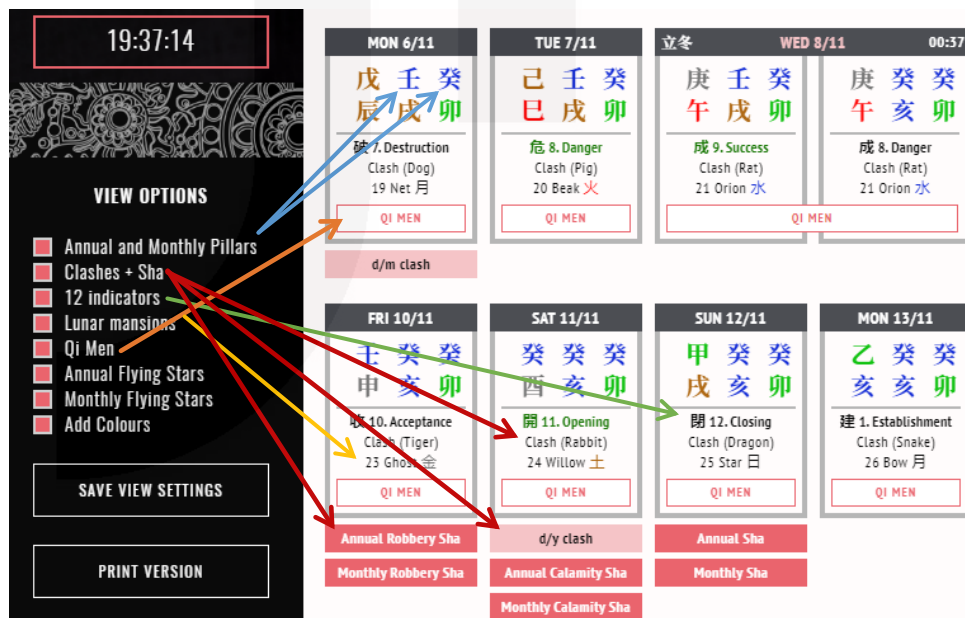

For a start, perform a few simple actions to take the most out of the Calendar even if your knowledge on the subject is limited.

For instance, select all the features available in the left vertical menu to display lots of useful information on Date Selection.