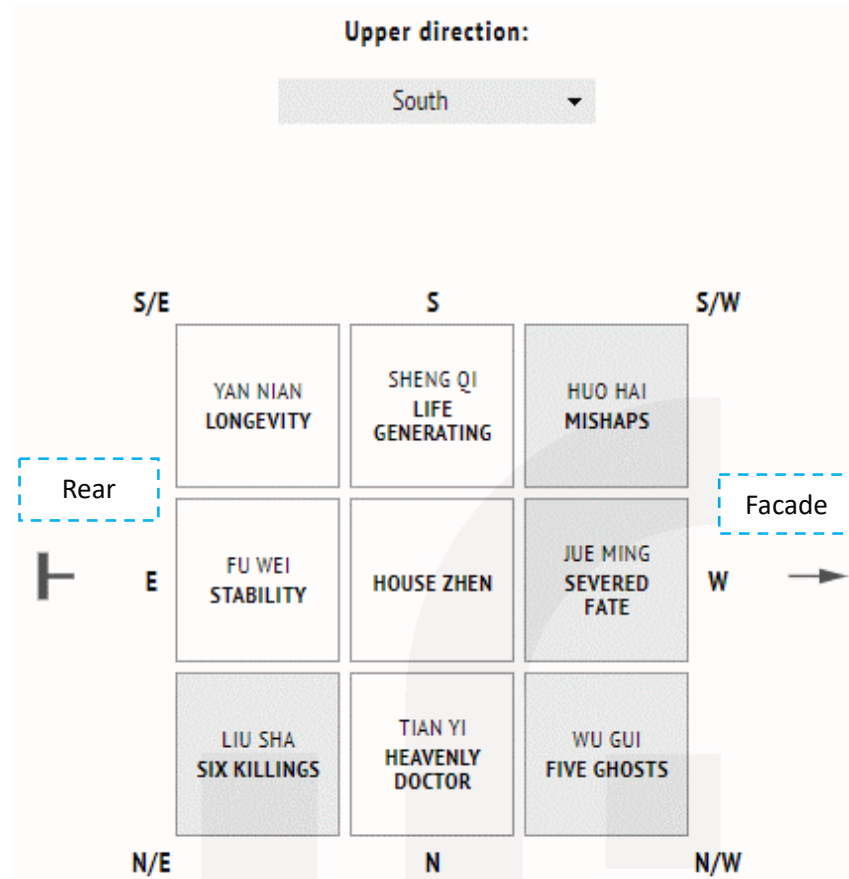

As a result, you will get a chart that contains auspicious and inauspicious Palaces of your living or working place.

The 8 Palaces tab has the same feature as the Flying Stars tab, which allows you to turn the chart in accordance with the upper direction of your house floor plan.