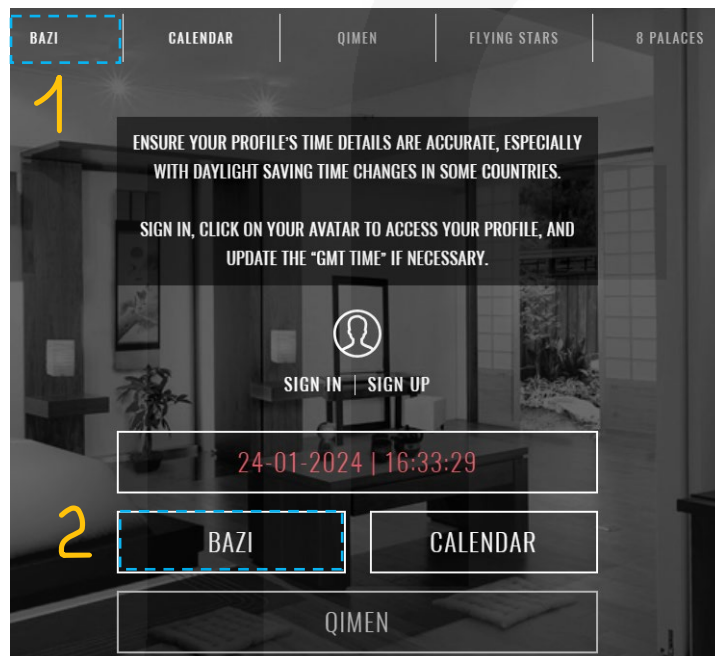

BAZI CALCULATOR

There are two options to access the Bazi calculator:

1. Through the upper main menu.
2. Through the central menu on the main page of the calculator.