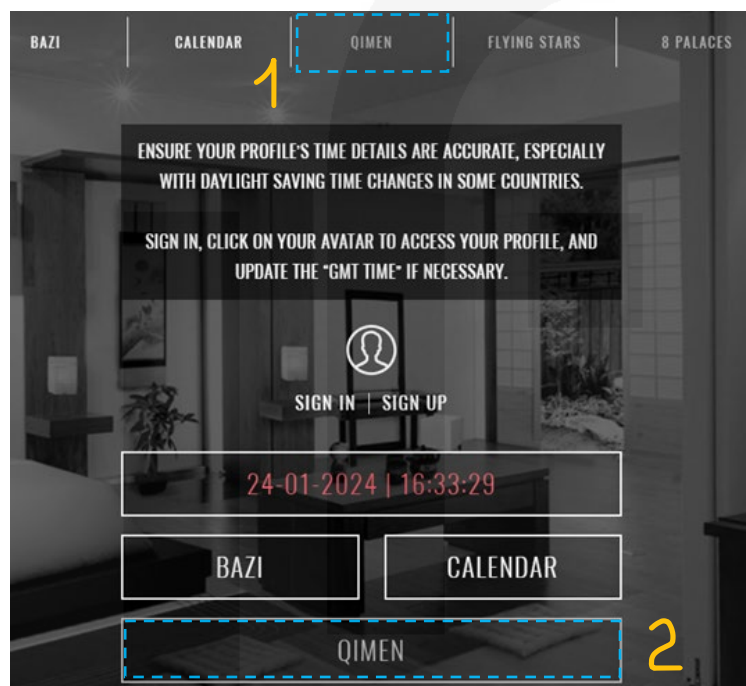

QI MEN

If you want to plot the Qi Men chart, access this page through:

1. The upper main menu.
2. The central menu on the main page of the calculator.

Select the type of chart that you want to plot by clicking on the corresponding button near the caption: hour chart, day chart, year chart, or birth chart. The next step is to enter the required information:

1. For the hour chart set a time and date.
2. For the day chart set day, month, and year.
3. For the month chart set month and year.
4. For the year chart set a year.