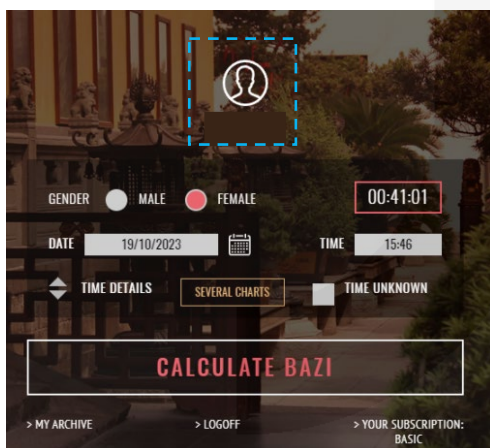

PROFILE

After completing registration, proceed with no less important step. During this step, you will be asked to enter personal information into your profile. It is essential to enter correct information to ensure the precision of the calculations you are about to make.

Access the profile by clicking on your avatar or username on any page you like. When you point the mouse cursor at the avatar or username, they are highlighted by the red color.

There are several options to access the profile:

1. Through the main page

2. Through the main page of each calculator (Bazi, Qi Men, etc.)