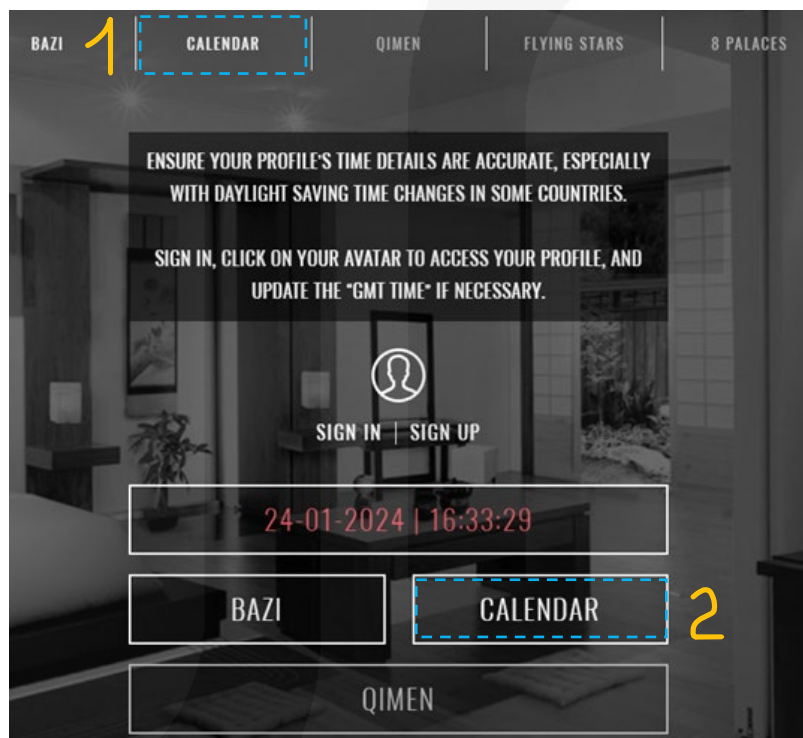

CALENDAR

If you want to know more about auspicious and inauspicious dates, go to the Calendar tab. There are two options to access this page:

1. Through the upper main menu.
2. Through the central menu on the main page of the calculator.

A hint: Access the main page by clicking on the “J. Finastro” logo in the upper left corner on each page of the calculator.

When you open the Calendar page, the first thing that you see is the calendar for the current month. The basic settings are set by default.