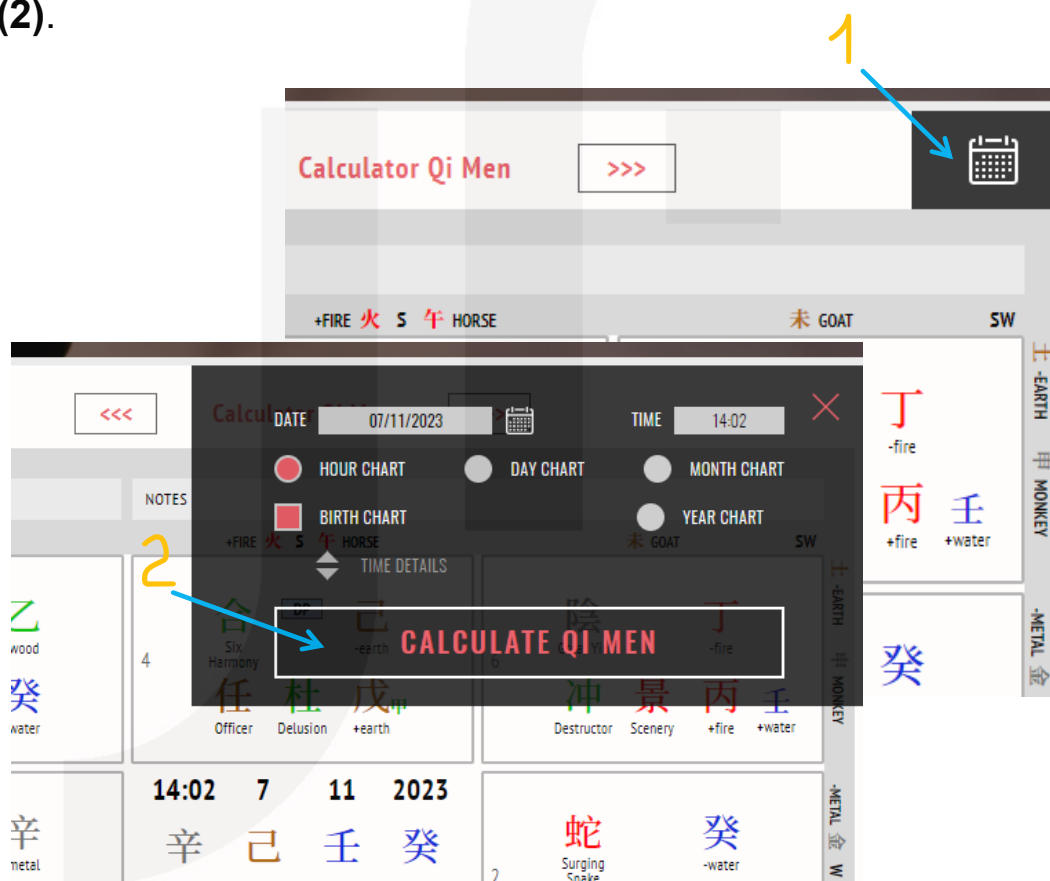

A hint: Qi Men's archive copies the framework of Bazi's archive (you can find detailed instructions in the Bazi section of the manual). However, in contrast to Bazi's archive, you cannot edit the input data used to plot the Qi Men chart once the chart has been saved to the Archive. You can only view the chart. Nonetheless, you can edit the name and leave notes if needed. Please note that you can save only the Qi Men birth chart to the archive.

The input data can only be edited through the “Calendar” icon (1) when the chart was just plotted and was not saved to the Archive. If you click on the “Calendar” icon, the data input menu appears. Enter new data into the required fields and click on the “Calculate Qi Men” button (2).