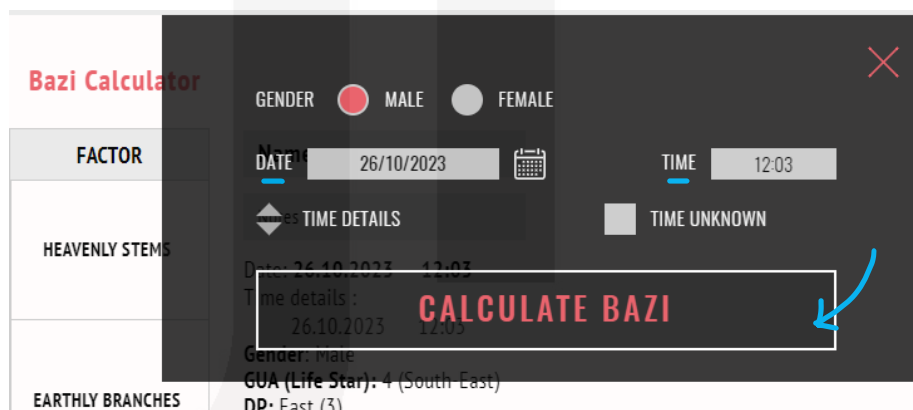

A hint: You can change input data in the appearing window after clicking on the “Calendar” icon (7) on each tab of the calculator. Appeared form is identical to the data entry window that can be observed on the initial page of the calculator.

Enter new data in the appeared form and click on the “Calculate Bazi” button.