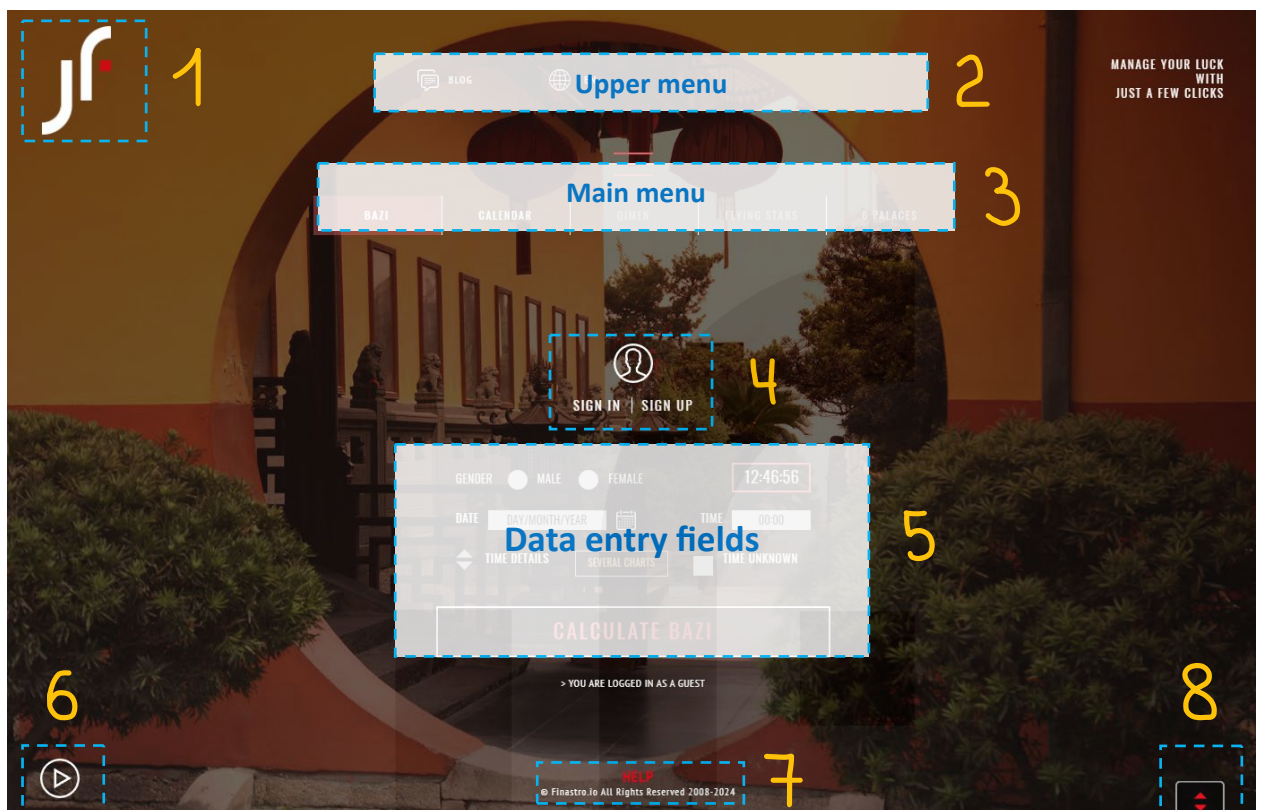

Usually, users can have different levels of access to the website app, depending on the subscription plan. In the meantime, only one free version is available to the users, a basic one. Therefore, we recommend learning more about the website's structure and features available for a free "basic" subscription.

CONTENT

Titles of the sections

Structure of the website	4
Registration	12
Profile	14
Bazi Calculator	17
Calendar	24
Qi Men	30
Flying Stars	37
8 Palaces	40
Contact Information	43

STRUCTURE OF THE WEBSITE

- (1) Button to return to the main page.
- (2) Upper menu.
- (3) Main menu.
- (4) Button to hide the main menu.
- (5) Sign in | Sign up options.
- (6) Current date and time.
- (7) Buttons to access Bazi, Calendar, and Qi Men, calculators.
- (8) Button to pause slide show on the background.
- (9) Help button.
- (10) Button to access web page footer.

Each content page as well as the data entry page has its structures:

A. Structure of the data entry page

- (1) Button to return to the main page.
- (2) Upper menu.
- (3) Main menu.
- (4) Sign in | Sign up options.
- (5) Data entry fields.
- (6) Button to pause slide show on the background.
- (7) Help button.
- (8) Button to display web page footer.

B. Structure of the content page.

The screenshot shows the Bazi Calculator interface with the following numbered callouts:

- 1: Button to return to the main page (top left).
- 2: Upper menu (top center).
- 3: Main menu (top center).
- 4: Personal menu: Sign in | Sign up options (left sidebar).
- 5: Left vertical menu (left sidebar).
- 6: Right menu for data entry (top right).
- 7: Content block (main area).
- 8: Page footer (bottom center).