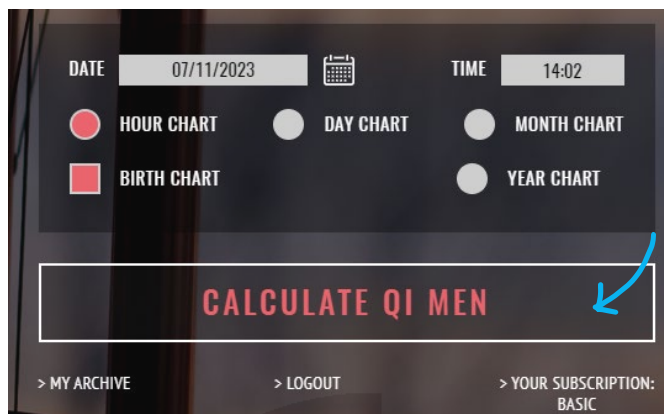

The plotted Qi Men chart structure is identical to the hour Qi Men chart structure. However, they are not entirely the same. In the birth chart, you can find DP letters in the blue square which stand for the Destiny Palace (1).

Additionally, on this page, you can specify the name (2) of the person and make small notes (3) regarding the chart in the designated fields above the chart.

Save the chart to the Archive (4).

To ease the search in the Archive's database, you can divide charts by the groups (for instance, groups for friends, family, work, clients, etc.)