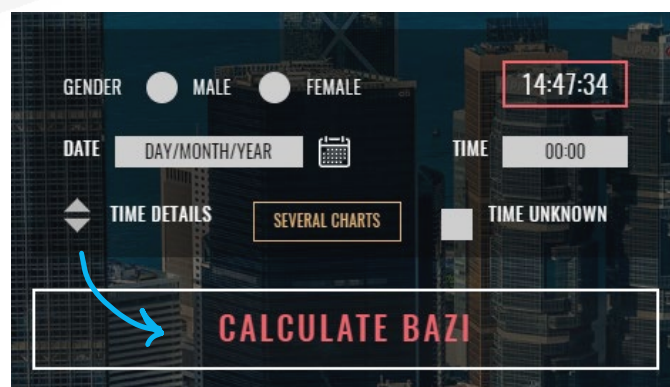

Refer to step (2) of this section to fix the problem.

Further, we will take a closer look at the functionality of each of the 5 calculators available under the “Basic” subscription.

BAZI CALCULATOR

There are two options to access the Bazi calculator:

1. Through the upper main menu.
2. Through the central menu on the main page of the calculator.

Enter data into the required fields on the data entry page to perform calculations: select date and time of birth, and gender, and then click on the “Calculate Bazi” button.